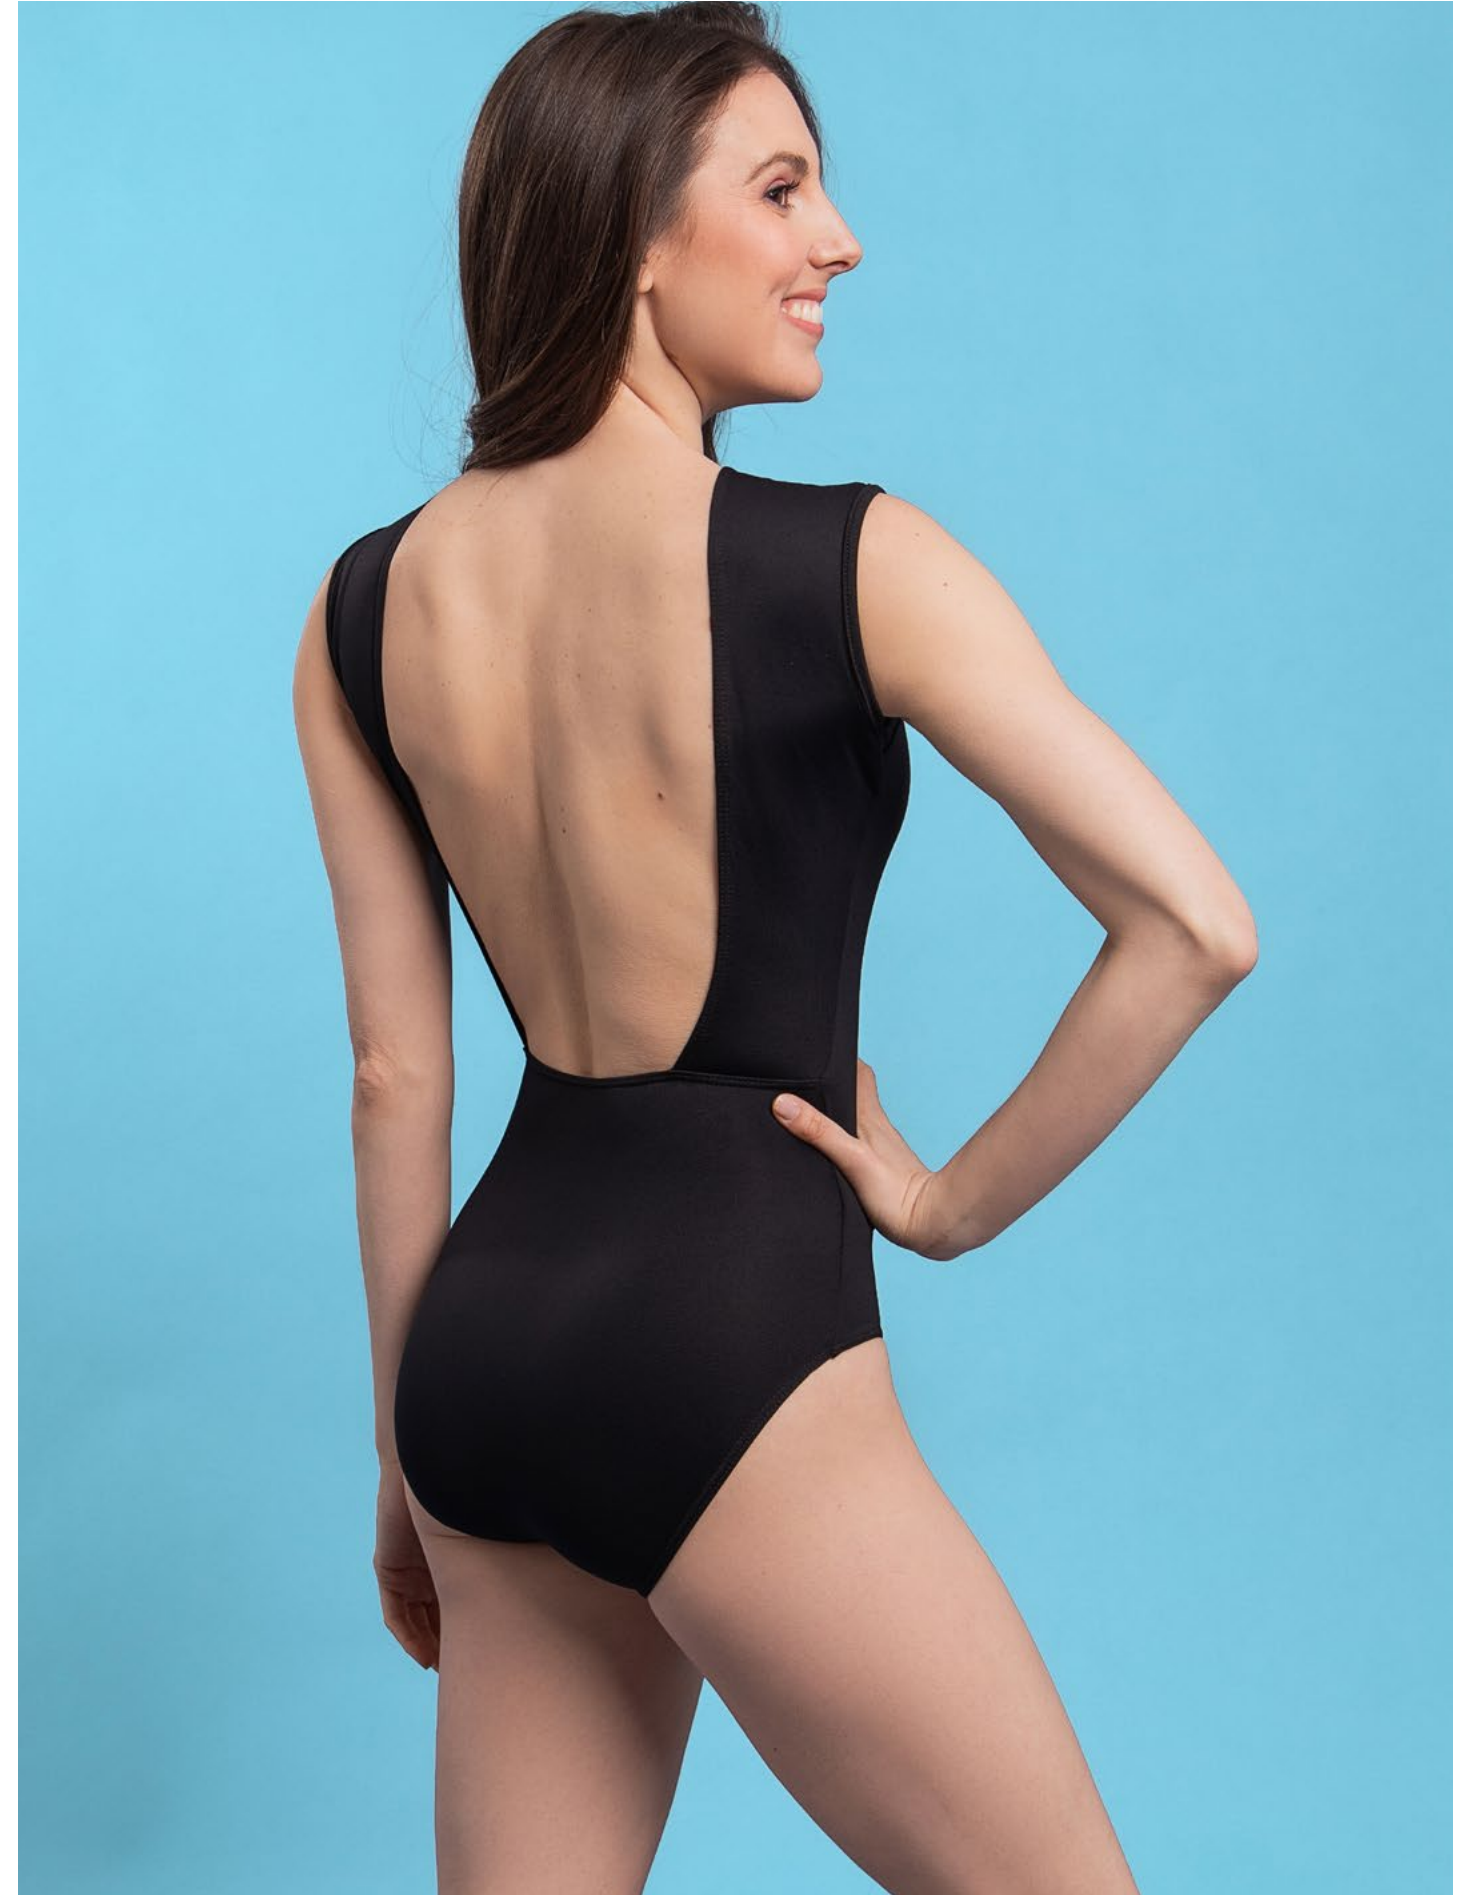

Curvy Adult Sizes: Curvy-S, Curvy M,

Curvy L, Curvy XL

CURVY ADULT

01 - Black / 02 - White

75 - Light Grey / 586 - Antique Rose

89 - Dark Pink / 01 - Black

ADULT

TP82 Riley