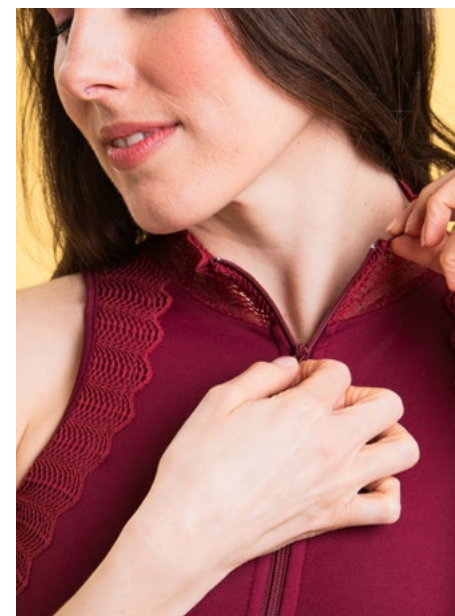

CURVY

TP88 Carlyn

- Microfiber / Scalloped Edge Lace

Curvy Adult Sizes: Curvy-S, Curvy M, Curvy L, Curvy XL

CURVY ADULT