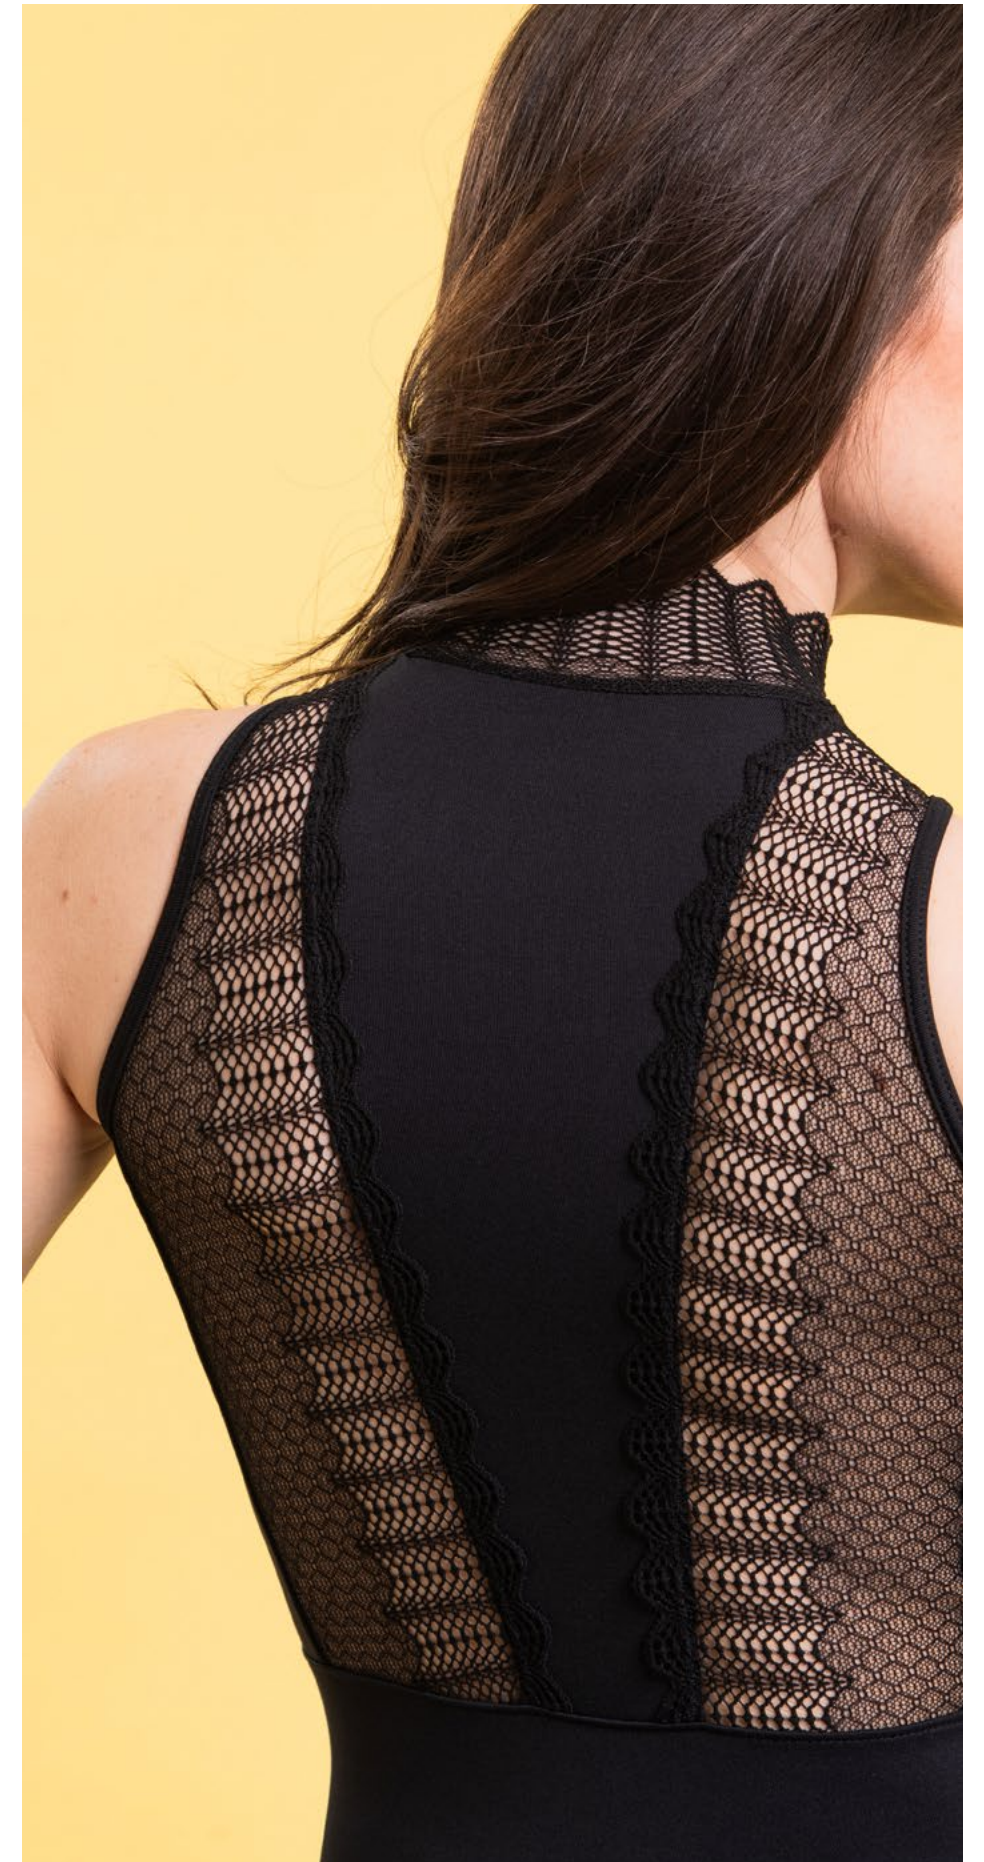

- Microfiber / Scalloped Edge Lace

Curvy Adult Sizes: Curvy-S, Curvy M, Curvy L, Curvy XL

CURVY ADULT

01 - Black

16 - Navy

90 - Bordeaux

ADULT

TP84 Darci Top