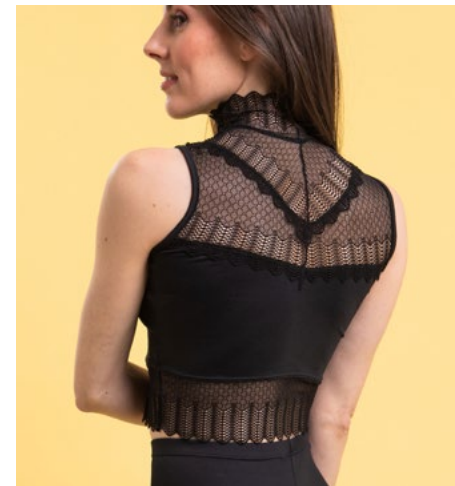

- Microfiber / Scalloped Edge Lace

Adult Sizes: P, S, M, L, XL

ADULT SIZES

CHILD

TP85 Darci Kid's Top

- Microfiber / Scalloped Edge Lace

Child Sizes: 6x-7, 8-10, 12-14, YJr

CHILD SIZES