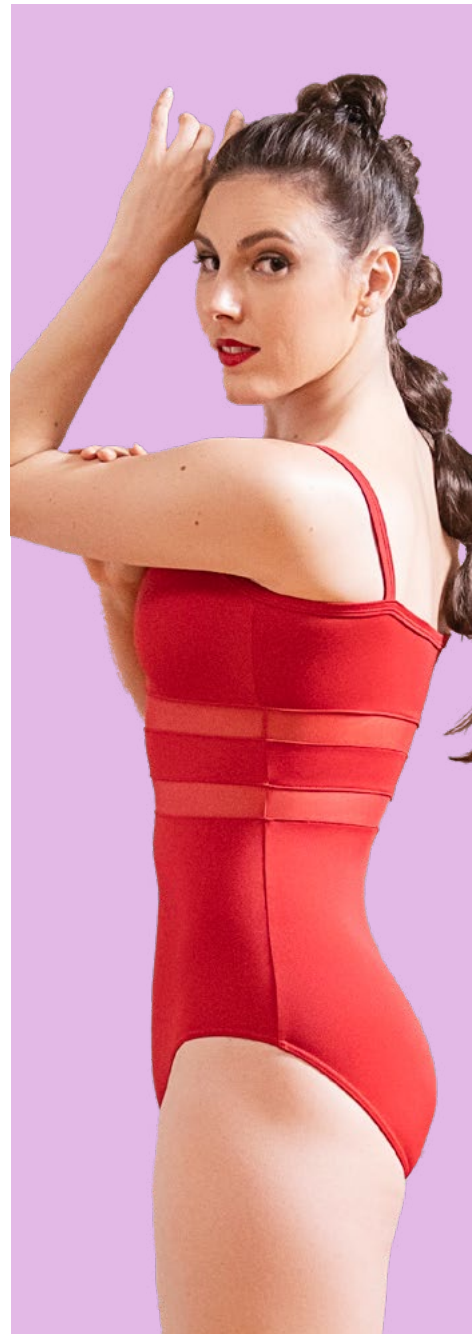

ADULT

RDE2544 Rome

- Microfiber / Mesh Spandex

Adult Sizes:
P, S, M, L, XL

ADULT
SIZES

CHILD

L2545 Romecka

- Microfiber / Mesh Spandex

Child Sizes:
6x-7, 8-10, 12-14, YJr

CHILD
SIZES

01 - Black

07 - Red

1564 - Raspberry2

BP04 Cali Backpack

- Nylon

Size: 16" x 16" x 5"

01 - Black

04 - Pink