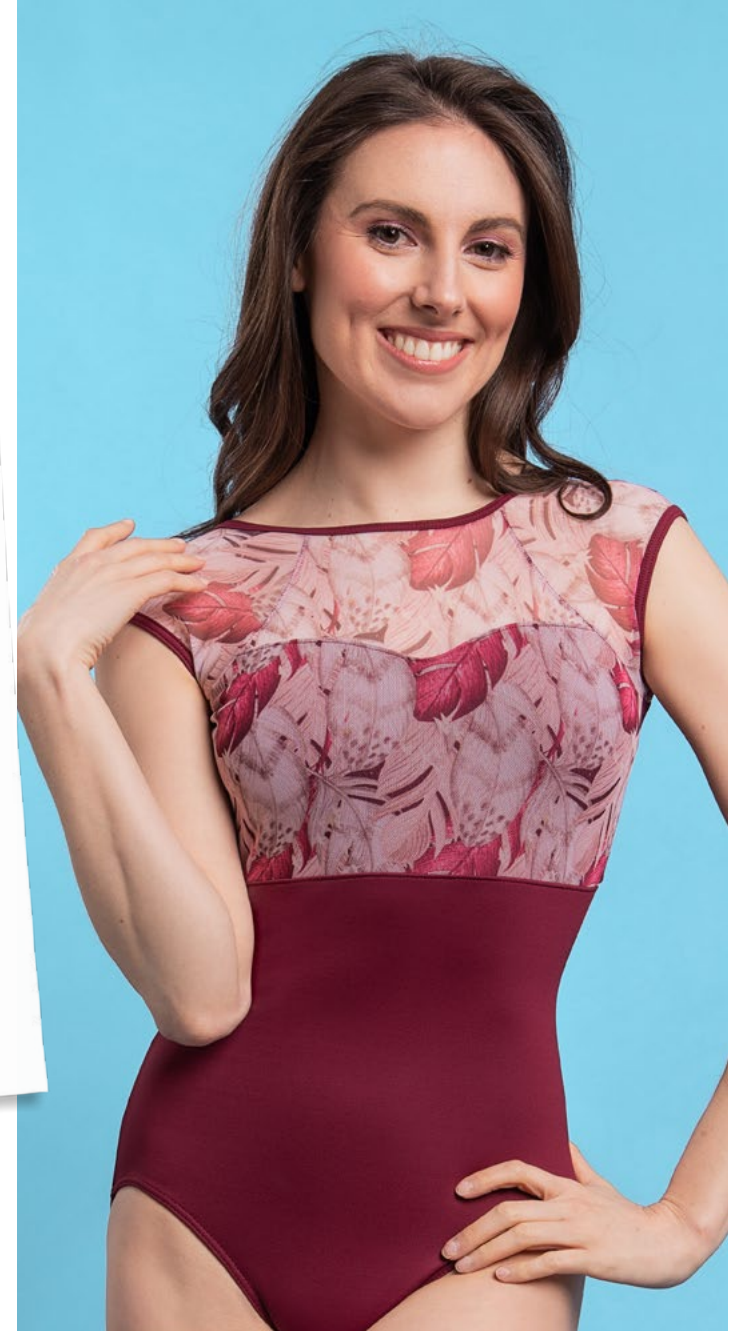

- Microfiber / Mesh Spandex

Adult Sizes: P, S, M, L, XL

01 - Black

75 - Light Grey

90 - Bordeaux

ADULT SIZES

Dear Daddy,

You will always be my hero - a true gentleman - with the unique and perfect blend of qualities that I believe every daughter and wife would want in a man. You had the ability to be strong yet very sensitive, stubborn yet reasonable, highly intelligent but also down-to-earth and approachable.