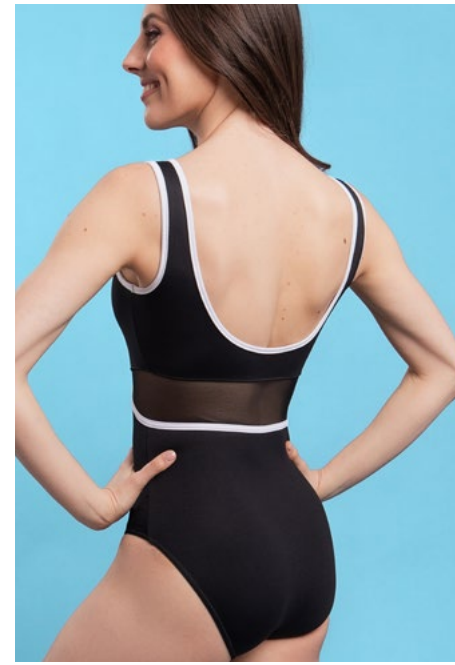

ADULT

TP78 Tiler

- Microfiber / Mesh Spandex

Adult Sizes: P, S, M, L, XL

ADULT SIZES

CHILD

TP79 TiTi

- Microfiber / Mesh Spandex

Child Sizes: 6x-7, 8-10, 12-14, YJr

CHILD SIZES

CURVY

TP80 Kalyn

- Microfiber / Mesh Spandex

Curvy Adult Sizes: Curvy-S, Curvy M,

Curvy L, Curvy XL

CURVY ADULT

01 - Black / 02 - White

75 - Light Grey / 586 - Antique Rose

89 - Dark Pink / 01 - Black