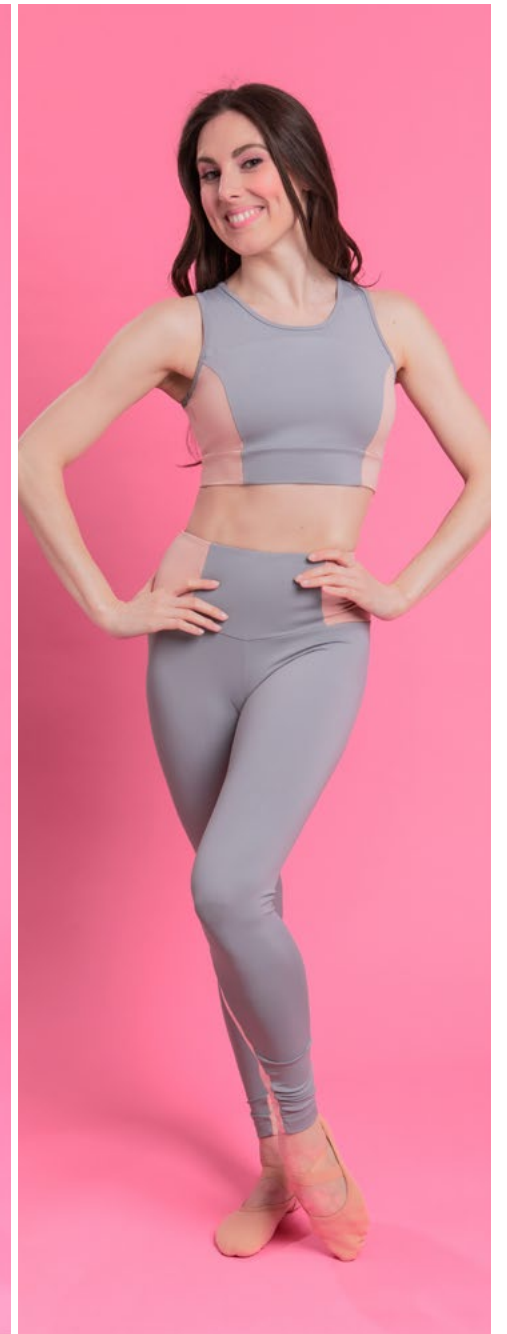

01 - Black

17 - Lilac

89 - Dark Pink

75 - Light Grey

ADULT
SIZES

CHILD
SIZES

ADULT

TP92 Marika Top