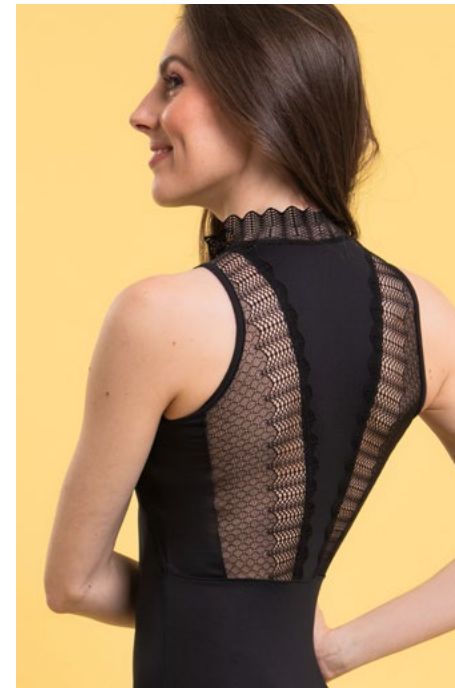

CURVY

TP88 Carlyn

- Microfiber / Scalloped Edge Lace

Curvy Adult Sizes: Curvy-S, Curvy M, Curvy L, Curvy XL

CURVY ADULT