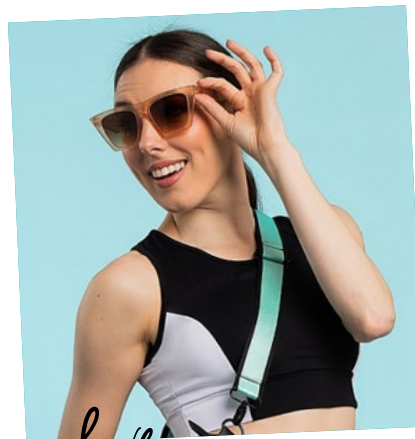

love,
Tiler

202

love,
Tiler

2024

love,
Tiler

2024

love,
Tiler

**product
designers**
Ivanete A. Ballardini
Maria Josilene Nascimento

directors
Casey Franklin
Kelly McCaughey

**layout
design**
Nathan Kirkpatrick

editor
Kelly McCaughey

photography
Rafael Lima
Bernardo Nogueira

dancer
Tiler Peck