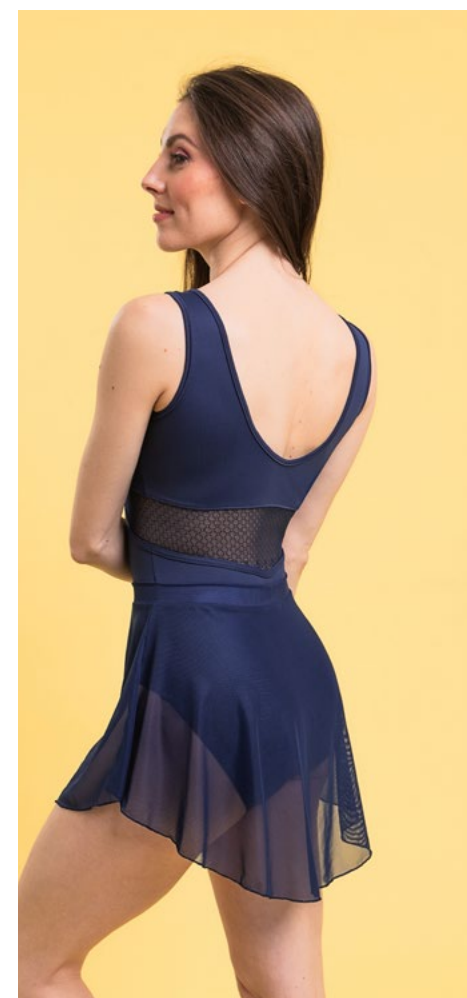

90 - Bordeaux

123 - Petal Pink

1627 - Peony

ADULT

TP10 Maria Skirt

- Mesh Spandex

Adult Sizes: P, S, M, L, XL

ADULT SIZES