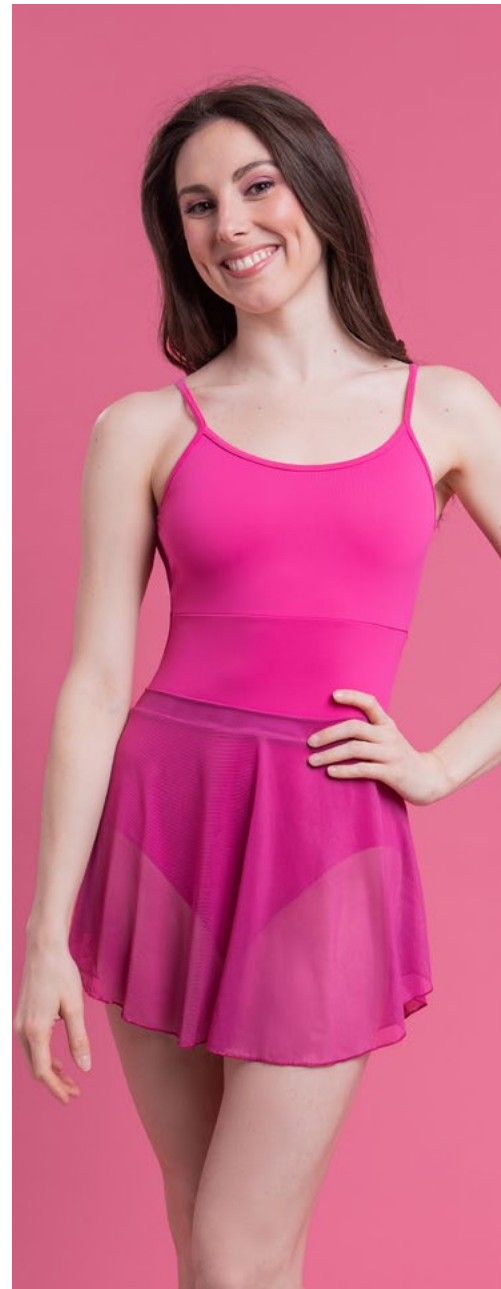

90 - Bordeaux

123 - Petal Pink

1627 - Peony

ADULT

TP10 Maria Skirt

- Mesh Spandex

Adult Sizes: P, S, M, L, XL

ADULT SIZES