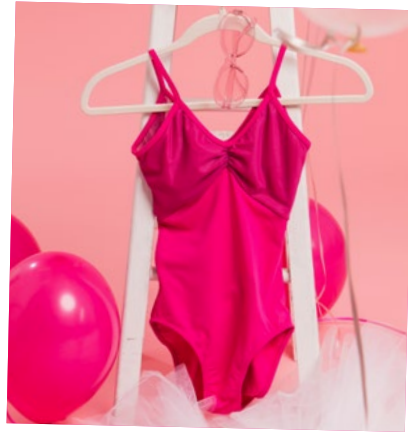

love,
Tiler

202