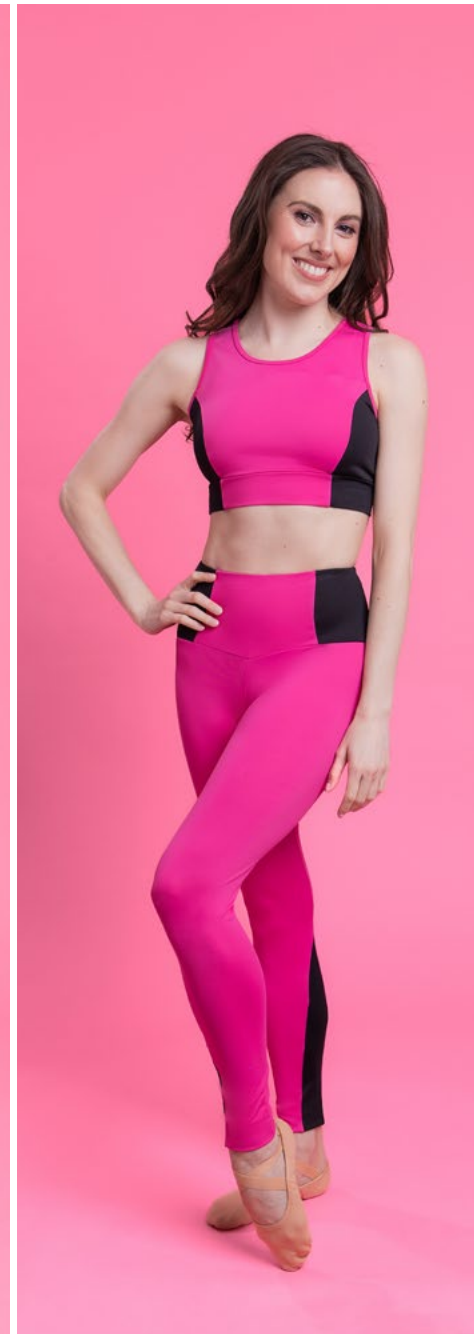

01 - Black

17 - Lilac

89 - Dark Pink

75 - Light Grey

ADULT
SIZES

CHILD
SIZES

ADULT

TP92 Marika Top