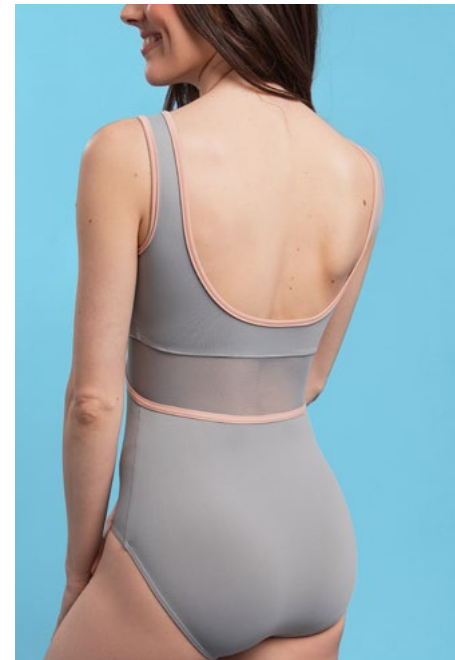

Curvy Adult Sizes: Curvy-S, Curvy M,

Curvy L, Curvy XL

CURVY ADULT

01 - Black / 02 - White

75 - Light Grey / 586 - Antique Rose

89 - Dark Pink / 01 - Black

ADULT

TP82 Riley