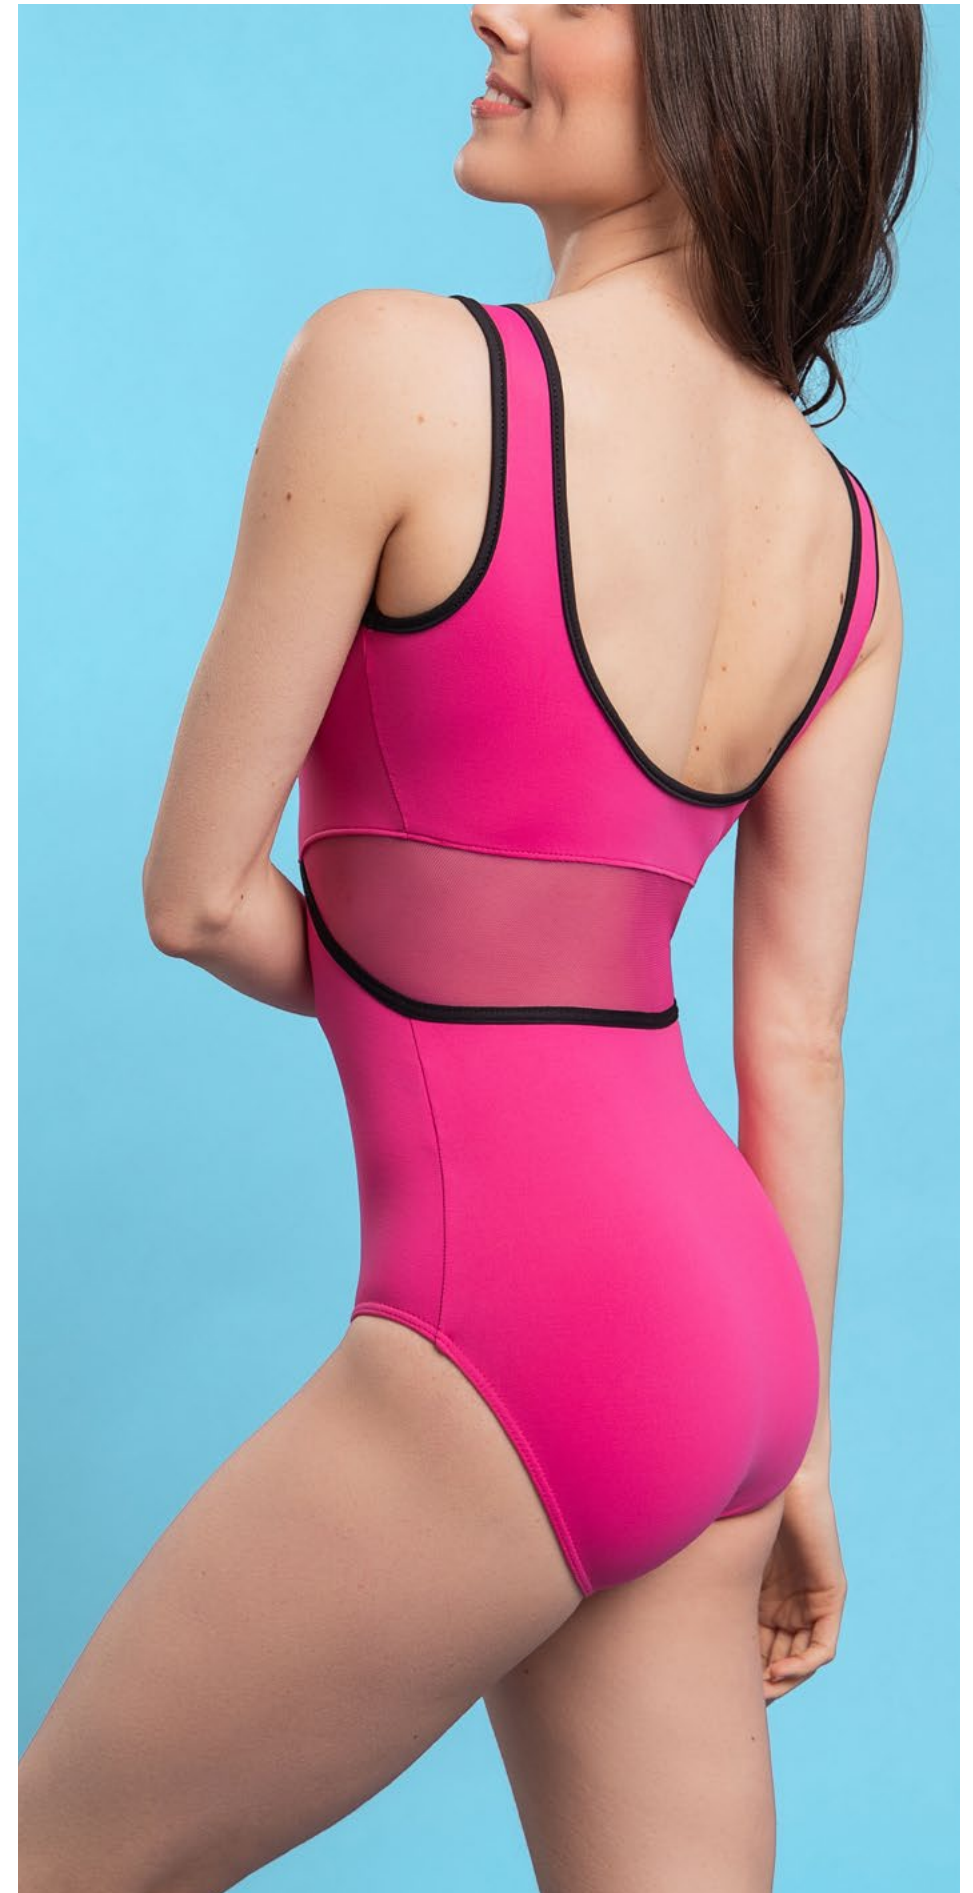

Curvy Adult Sizes: Curvy-S, Curvy M,

Curvy L, Curvy XL

CURVY ADULT

01 - Black / 02 - White

75 - Light Grey / 586 - Antique Rose

89 - Dark Pink / 01 - Black

ADULT

TP82 Riley

- Microfiber / Mesh Spandex

Adult Sizes: P, S, M, L, XL

01 - Black

75 - Light Grey

90 - Bordeaux

ADULT SIZES

Dear Daddy,

You will always be my hero - a true gentleman - with the unique and perfect blend of qualities that I believe every daughter and wife would want in a man. You had the ability to be strong yet very sensitive, stubborn yet reasonable, highly intelligent but also down-to-earth and approachable.