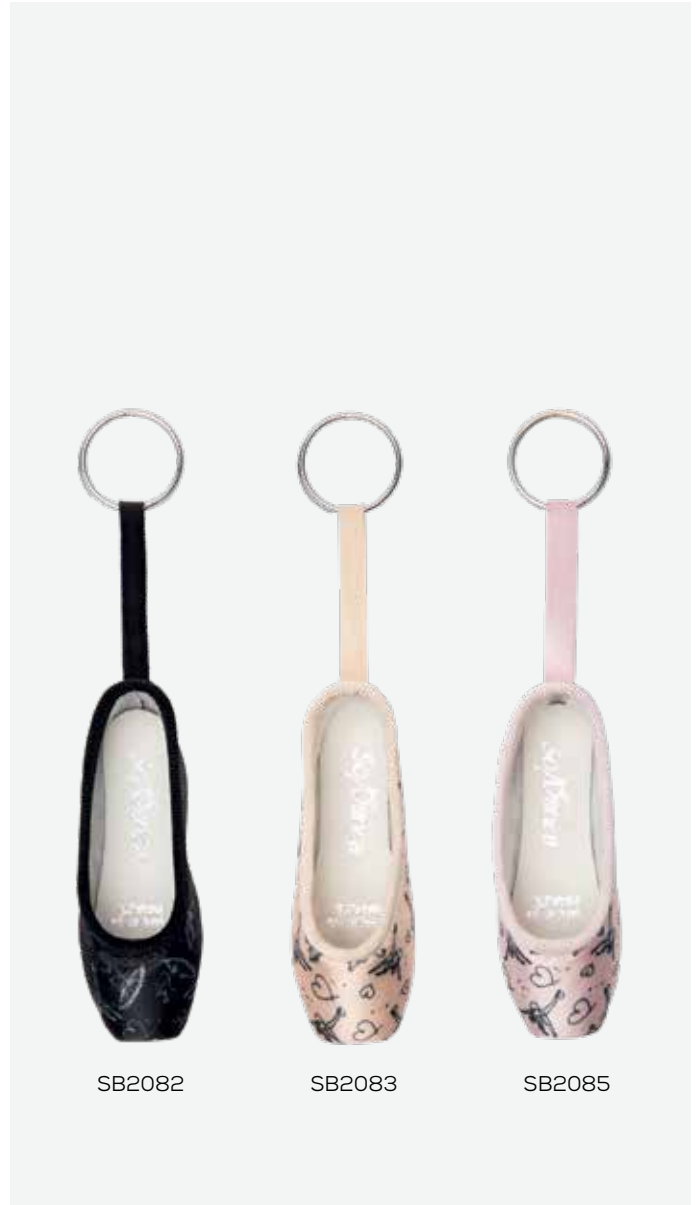

SB2084

MB15 Pointe Shoe Covers

- Stretch Microfiber / Microsuede Sole
- Made in Brazil

UK Sizes: P(1-2.5), S(3-4.5), M(5-6.5), L(7-8.5)

SB2081 - Salmon

SB2084 - Petal Pink

SB2083

SB2085

MB14 Toe Pads

- Nylon
- Made in Brazil

Sizes: S, M, L

SB2083 - Salmon

SB2085 - Petal Pink

SB2082

SB2083

SB2085